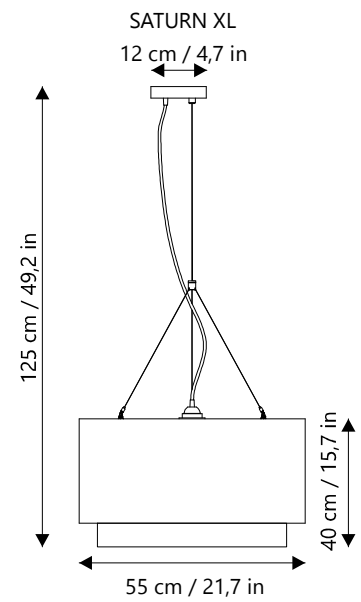

TAMBOR SATURN

Pendant in acoustic finish, able to create an intimate atmosphere, noble materials combined with a contemporary design, and technical applications of sound reduction.