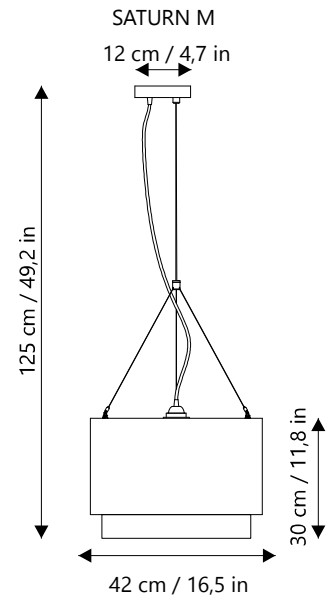

TAMBOR SATURN

Pendant in acoustic finish, able to create an intimate atmosphere, noble materials combined with a contemporary design, and technical applications of sound reduction.