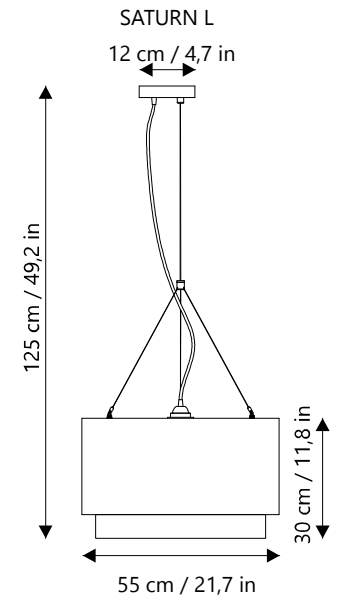

TAMBOR SATURN

Pendant in acoustic finish, able to create an intimate atmosphere, noble materials combined with a contemporary design, and technical applications of sound reduction.